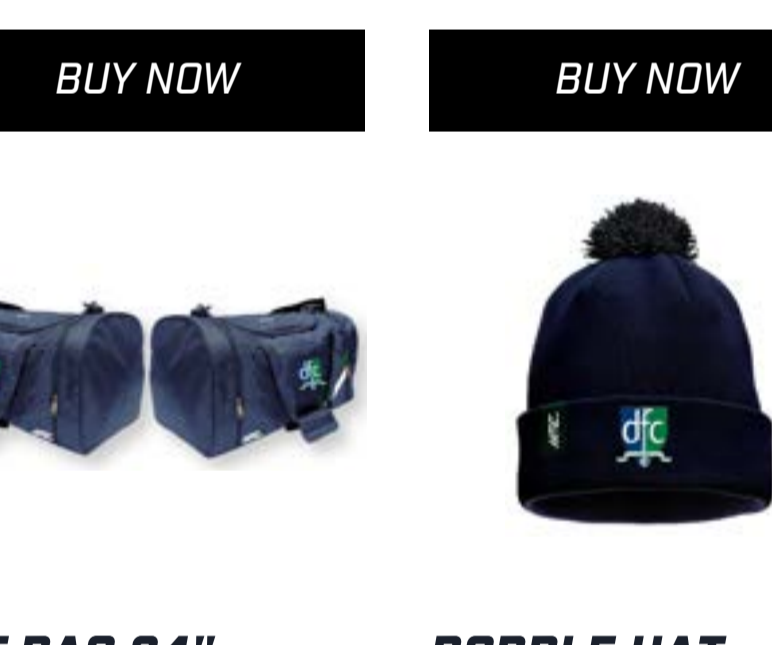

[BUY NOW](#)

PACK 3

KIDS £65.00
ADULT £78.00

[BUY NOW](#)

PACK 4

KIDS £42.00
ADULT £50.00

[BUY NOW](#)

TOUCHLINE JACKET